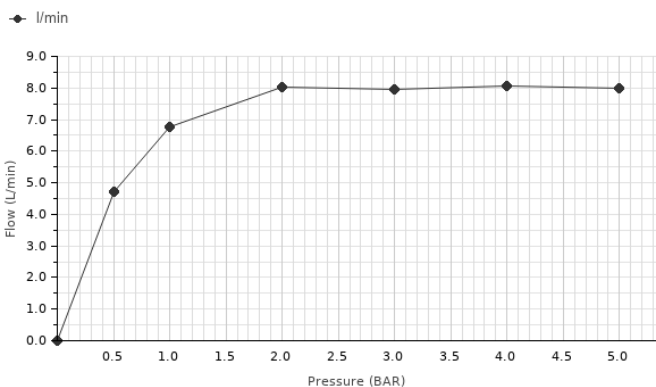

LOUNGE

Designed by
SIMONE MICHELI

Description

Single lever basin mixer 3/8". Ø25 mm ceramic cartridge. Length of hoses 470 mm. without pop-up waste. Spout with flow-breaker (limit flow rate at 8 l/min. at 3 bar to avoid splashing water).

Certifications and quality characteristics

Flow rate diagramme

Pressure (bar)	0	0.5	1	2	3	4	5
Flow - l/min (±15%)	0	4.71	6.76	8.04	7.95	8.05	7.98

Technical drawing

Dimensions in mm