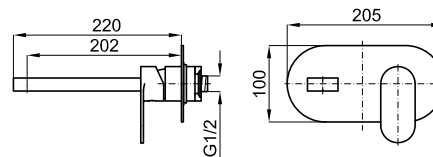

### Description

Single lever basin mixer trim kit. . Ø35 mm ceramic cartridge. Without pop up waste. Flow rate 5 L/min at 3 bar. Possibility of vertical and horizontal installation.

### Flow rate diagramme

Pressure (bar)	0	0.5	1	2	3	4	5
Flow - l/min (±15%)	0	2.6	3.57	4.85	4.95	5	5

### Technical drawing

Dimensions in mm

**noken**  
PORCELANOSA BATHROOMS

Warranty: For a warranty or other information on this product, visit our Web address: [www.noken.com](http://www.noken.com)

Legal disclaimer: All details provided by the NOKEN's Product has an information purpose without any contractual value. In order to obtain further information about the materials and their installation please visit our showrooms. NOKEN reserves the right to modify or delete any information on this site. The images and colours shown in this site may differ from the real ones.