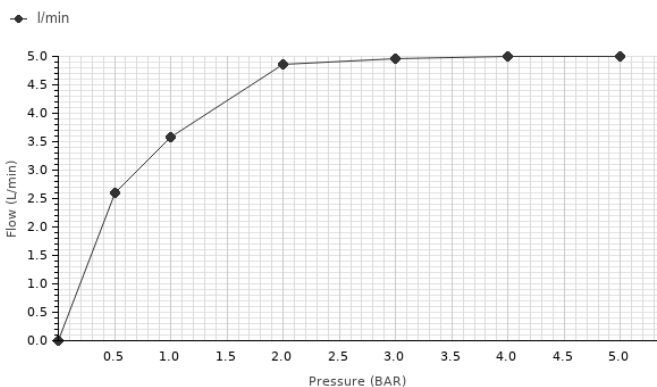

### Description

Single lever basin mixer trim kit. . Ø35 mm ceramic cartridge. Without pop up waste. Flow rate 5 L/min at 3 bar. Possibility of vertical and horizontal installation.

### Flow rate diagramme

Pressure (bar)	0	0.5	1	2	3	4	5
Flow - l/min (±15%)	0	2.6	3.57	4.85	4.95	5	5