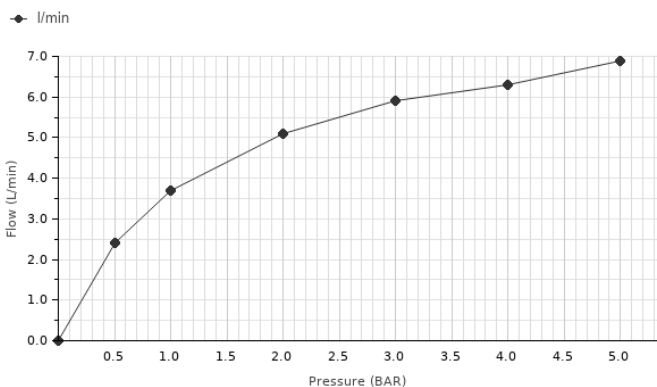

PURE LINE

Description

Single lever basin mixer 3/8", push-button ceramic cartridge. Without pop-up waste set 1 1/4". Connection 3/8" and length of hoses 400mm. Flat aerator. Flow rate 5 l/min. at 3 bar.

Finish

chrome
100180992

Certifications and quality characteristics

Flow rate diagramme

Pressure (bar)	0	0.5	1	2	3	4	5
Flow - l/min (±15%)	0	2.4	3.7	5.1	5.9	6.3	6.9

Technical drawing

Dimensions in mm