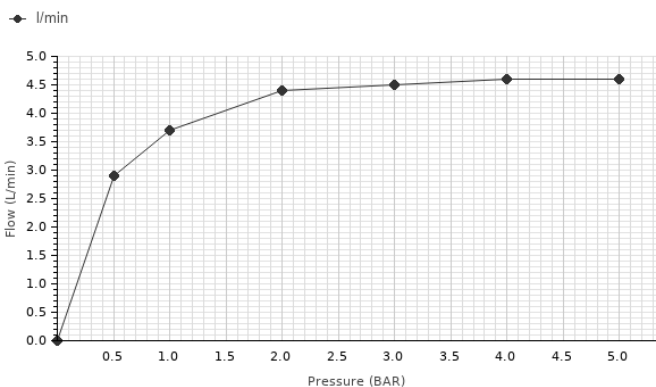

Designed by
ZAHA HADID

Description

Single lever basin mixer 3/8". Ø25 mm. ceramic cartridge. Connection 3/8" and length of hoses 400 mm. "Plus" aerator. Flow rate 5 l/min. at 3 bar.

Finish

chrome
100181802

Other Finishes

white
100181778

Certifications and quality characteristics

Flow rate diagramme

Pressure (bar)	0	0.5	1	2	3	4	5
Flow - l/min (±15%)	0	2.9	3.7	4.4	4.5	4.6	4.6

Technical drawing

Dimensions in mm