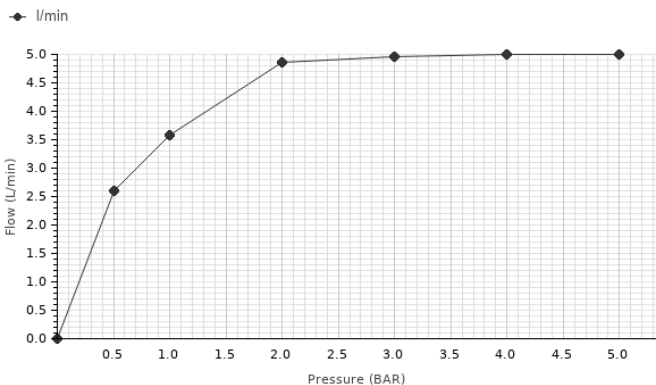

Description

Single lever basin mixer trim kit. . Ø35 mm ceramic cartridge. Without pop up waste. Flow rate 5 L/min at 3 bar. Possibility of vertical and horizontal installation.

Finish

chrome
100210548

Other Finishes

black
100210549

brushed titanium
100280809

brushed copper
100280860

Flow rate diagramme

Pressure (bar)	0	0.5	1	2	3	4	5
Flow - l/min (±15%)	0	2.6	3.57	4.85	4.95	5	5

Technical drawing

Dimensions in mm