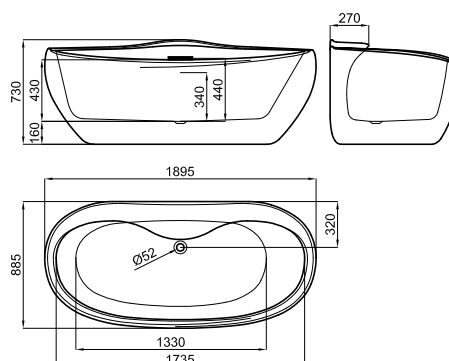

Baths

VITAE

Designed by
ZAHA HADID

Description

bathtub, 190X89, freestanding, with brassware, one-piece, center bath waste, sanitary acrylic. Waste and special syphon included.

Finish

chrome
100219159

Other Finishes

white
100219183

Certifications and quality characteristics

Technical drawing

Dimensions in mm

noken
PORCELANOSA BATHROOMS

Warranty: For a warranty or other information on this product, visit our Web address: www.noken.com